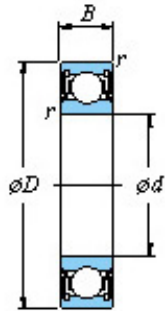

Bearing Manufacturing of America

■ Mounting dimensions

6206 2rs Bearing 2D drawings and 3D CAD models

30 x 62 x 16 KOYO 6206 2rs Needle Non Thrust Roller Bearings

Bearing No. 6206 2rs

Bearing No.	6206 2RS
d	30
D	62
B	16
r(min)	1
Cr	24.3
C0r	11.3
Cu	0.800
f0	13.9
Grease lub.	11000
da(min)	35
da(max)	37.5
Da(max)	57
ra(max)	1
(Refer.)Mass(Open type)(kg)	0.199