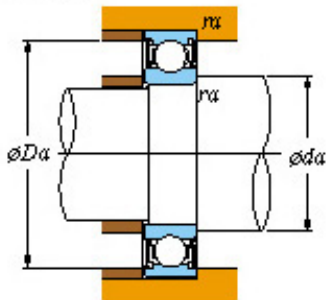

Bearing Manufacturing of America

■ Mounting dimensions

6206 2rs Bearing 2D drawings and 3D CAD models

30 x 62 x 16 KOYO 6206 2rs Needle Non Thrust Roller Bearings

Bearing No. 6206 2rs

Bearing No.	6206 2RS
d	30
D	62
B	16
r(min)	1
Cr	24.3
C0r	11.3
Cu	0.800
f0	13.9
Grease lub.	11000
da(min)	35
da(max)	37.5
Da(max)	57
ra(max)	1
(Refer.)Mass(Open type)(kg)	0.199