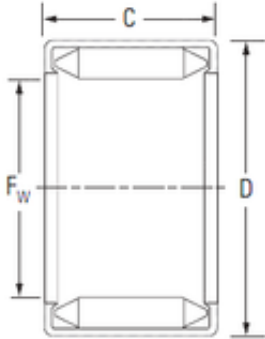

Bearing Manufacturing of America

KOYO BHT2216 needle roller bearings

Bearing No. BHT2216

Size	34.925x44.45x25.4 mm
Bore Diameter	34,925 mm
Outer Diameter	44,45 mm
Width	25,4 mm
Fw	34,925 mm
D	44,45 mm
C	25,4 mm
Weight	0,075 Kg
Basic dynamic load rating (C)	31,4 kN
Basic static load rating (C0)	54,3 kN

BHT2216 Bearing 2D drawings and 3D CAD models