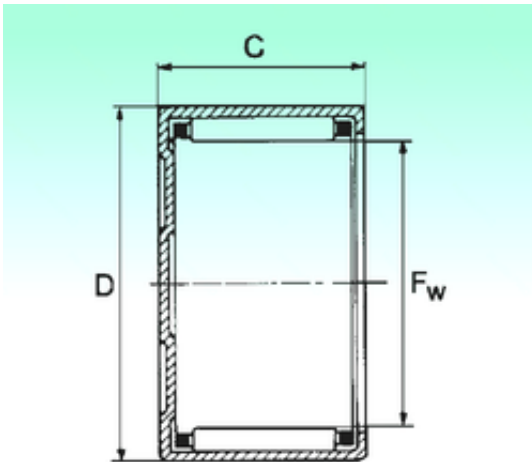

### NBS BK 4020 needle roller bearings

Bearing No. BK 4020

Size	40x47x20 mm
Bore Diameter	40 mm
Outer Diameter	47 mm
Width	20 mm
Fw	40 mm
D	47 mm
C	20 mm
Weight	0,062 Kg
Basic dynamic load rating (C)	24,25 kN
Basic static load rating (C0)	49,4 kN