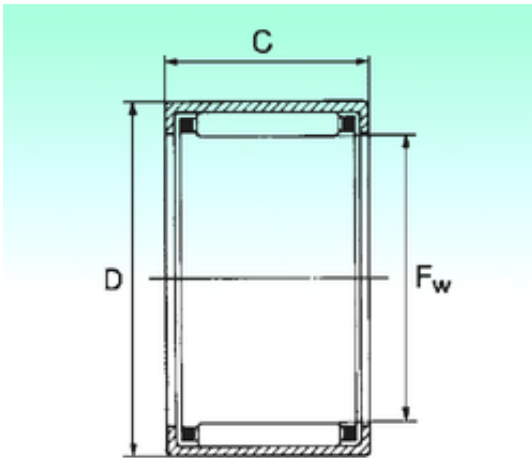

### NBS HK 2212 needle roller bearings

Bearing No. HK 2212

Size	22x28x12 mm
Bore Diameter	22 mm
Outer Diameter	28 mm
Width	12 mm
Fw	22 mm
D	28 mm
C	12 mm
Weight	0,015 Kg
Basic dynamic load rating (C)	8,65 kN
Basic static load rating (C0)	12,7 kN