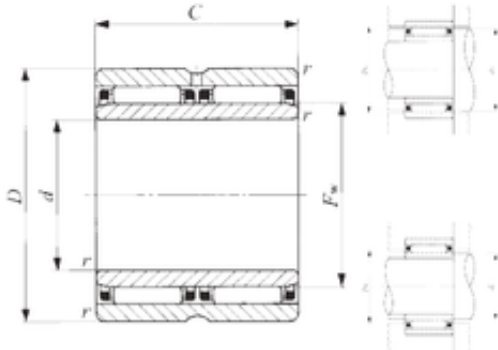

## Bearing Manufacturing of America

70 mm x 100 mm x 60 mm 70 mm x 100 mm x 60 mm IKO NAFW 7010060 needle roller bearings

Bearing No. NAFW 7010060

NAFW 7010060 Bearing 2D drawings and 3D CAD models

Size	70x100x60 mm
Bore Diameter	70 mm
Outer Diameter	100 mm
Width	60 mm
d	70 mm
Fw	80 mm
D	100 mm
B	60 mm
C	60 mm
r min.	1,5 mm
da min.	78 mm
da max	78,5 mm
Da max.	92 mm
db	87 mm
Db	81 mm
Weight	1,68 Kg
Basic dynamic load rating (C)	111 kN
Basic static load rating (C0)	306 kN
Category	Bearings
Inventory	0.0
Manufacturer Name	IKO
Minimum Buy Quantity	N/A
Weight / Kilogram	0
Product Group	B04144