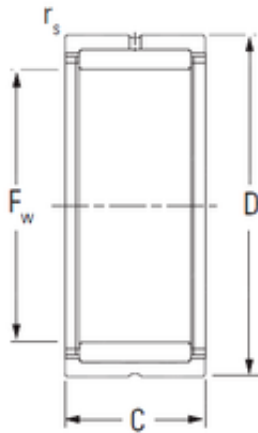

Bearing Manufacturing of America

KOYO NK21/16 needle roller bearings

Bearing No. NK21/16

Size	21x29x16 mm
Bore Diameter	21 mm
Outer Diameter	29 mm
Width	16 mm
F _w	21 mm
D	29 mm
C	16 mm
r5 min.	0,3 mm
Weight	0,032 Kg
Basic dynamic load rating (C)	15,3 kN
Basic static load rating (C ₀)	21,6 kN
(Grease) Lubrication Speed	14000 r/min
Bearing No.	NK21/16
r _s (min)	0.3
C _r	15.3
C _{0r}	21.6
C _u	3.30
Grease lub.	14000
Oil lub.	21000
(Refer.) Mass(kg)	0.032

NK21/16 Bearing 2D drawings and 3D CAD models