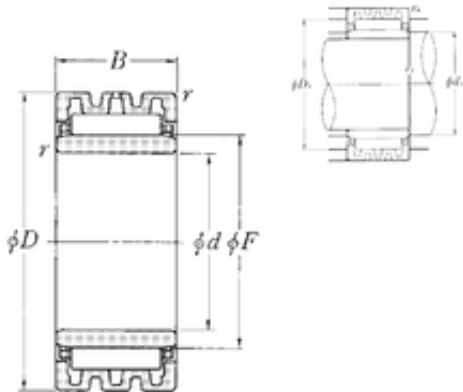

Bearing Manufacturing of America

45 mm x 68 mm x 22 mm 45 mm x 68 mm x 22 mm NTN NA4909S needle roller bearings

Bearing No. NA4909S

Size	45x68x22 mm
Bore Diameter	45 mm
Outer Diameter	68 mm
Width	22 mm
d	45 mm
F	52 mm
D	68 mm
B	22 mm
C	22 mm
r min.	0,6 mm
da min.	49 mm
Da max.	58 mm
ra max.	0,6 mm
Weight	0,257 Kg
Basic dynamic load rating (C)	23,1 kN
Basic static load rating (C0)	43,5 kN
(Grease) Lubrication Speed	5000 r/min

NA4909S Bearing 2D drawings and 3D CAD models