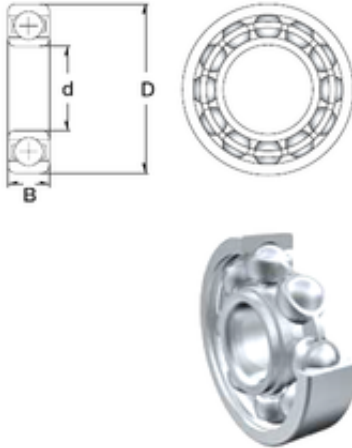

Bearing Manufacturing of America

6 mm x 13 mm x 5 mm 6 mm x 13 mm x 5 mm
ZEN 686W5 deep groove ball bearings

Bearing No. 686W5

Size	6x13x5 mm
Bore Diameter	6 mm
Outer Diameter	13 mm
Width	5 mm
d	6 mm
D	13 mm
B	5 mm
C	5 mm
Basic dynamic load rating (C)	1,082 kN
Basic static load rating (C0)	0,442 kN
(Grease) Lubrication Speed	40000 r/min

686W5 Bearing 2D drawings and 3D CAD models