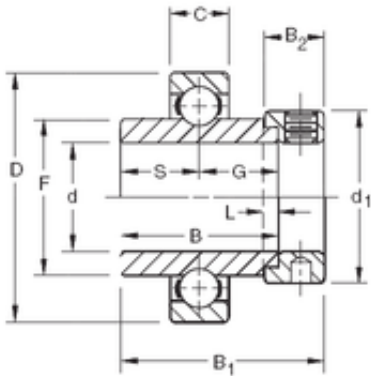

Bearing Manufacturing of America

14,2875 mm x 40 mm x 27,78 mm 14,2875 mm x 40 mm x 27,78 mm Timken SM1009K deep groove ball bearings

Bearing No. SM1009K

Size	14.2875x40x27.78 mm
Bore Diameter	14,2875 mm
Outer Diameter	40 mm
Width	27,78 mm
d	14,2875 mm
D	40 mm
B	27,78 mm
C	12 mm
d1	28,6 mm
B1	37,3 mm
B2	13,5 mm
F	22,86 mm
G	13,9 mm
L	4 mm
S	13,9 mm
Weight	0,131 Kg
Basic dynamic load rating (C)	10,6 kN

SM1009K Bearing 2D drawings and 3D CAD models