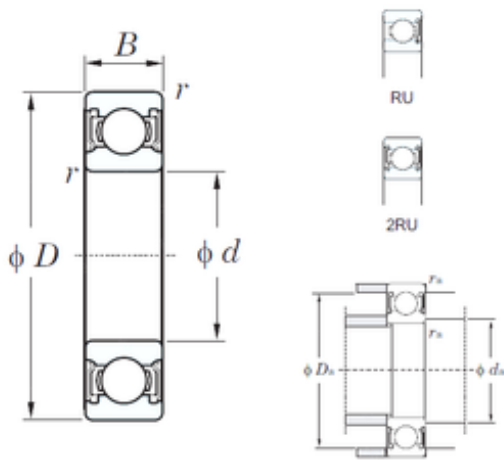

Bearing Manufacturing of America

15 mm x 28 mm x 7 mm 15 mm x 28 mm x 7 mm KOYO 6902-2RU deep groove ball bearings

Bearing No. 6902-2RU

Size	15x28x7 mm
Bore Diameter	15 mm
Outer Diameter	28 mm
Width	7 mm
d	15 mm
D	28 mm
B	7 mm
C	7 mm
r min.	0,3 mm
da min.	17 mm
da max	18 mm
Da max.	26 mm
ra max.	0,3 mm
Weight	0,017 Kg
Basic dynamic load rating (C)	4,3 kN
Basic static load rating (C0)	2,25 kN
(Grease) Lubrication Speed	26000 r/min

6902-2RU Bearing 2D drawings and 3D CAD models