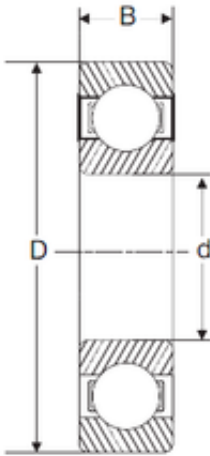

Bearing Manufacturing of America

105 mm x 260 mm x 60 mm 105 mm x 260 mm
x 60 mm SIGMA 6421 deep groove ball bearings

Bearing No. 6421

Size	105x260x60 mm
Bore Diameter	105 mm
Outer Diameter	260 mm
Width	60 mm
d	105 mm
D	260 mm
B	60 mm
C	60 mm

6421 Bearing 2D drawings and 3D CAD models