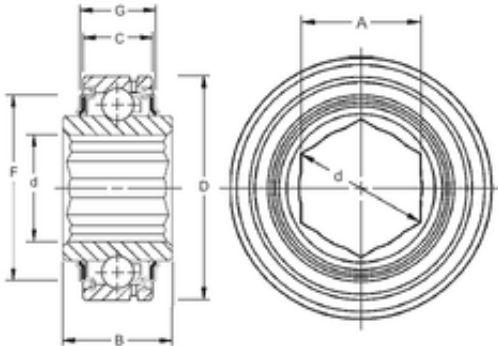

Bearing Manufacturing of America

29,26 mm x 62 mm x 24 mm 29,26 mm x 62 mm
x 24 mm Timken G206KPP4 deep groove ball
bearings

Bearing No. G206KPP4

Size	29.26x62x24 mm
Bore Diameter	29,26 mm
Outer Diameter	62 mm
Width	24 mm
d	29,26 mm
D	62 mm
B	24 mm
C	18 mm
A	25,43 mm
Weight	0,281 Kg
Basic dynamic load rating (C)	21,6 kN

G206KPP4 Bearing 2D drawings and 3D CAD models