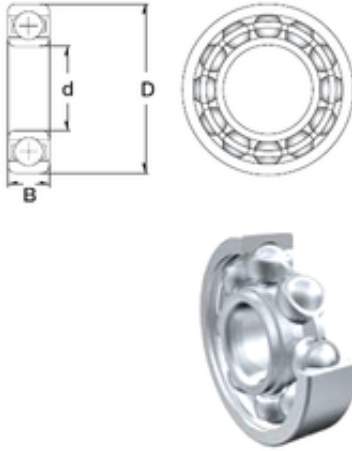

Bearing Manufacturing of America

45 mm x 85 mm x 19 mm 45 mm x 85 mm x 19 mm ZEN S6209 deep groove ball bearings

Bearing No. S6209

Size	45x85x19 mm
Bore Diameter	45 mm
Outer Diameter	85 mm
Width	19 mm
d	45 mm
D	85 mm
B	19 mm
C	19 mm
Weight	0,41 Kg
Basic dynamic load rating (C)	33,2 kN

S6209 Bearing 2D drawings and 3D CAD models