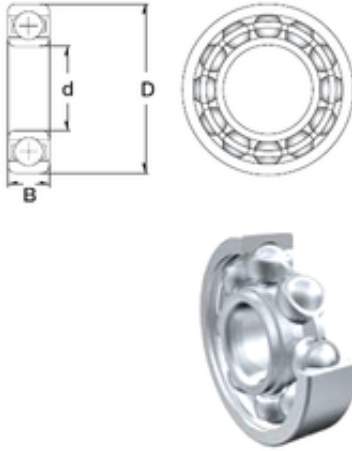

## Bearing Manufacturing of America

45 mm x 85 mm x 23 mm 45 mm x 85 mm x 23 mm ZEN 62209 deep groove ball bearings

Bearing No. 62209

Size	45x85x23 mm
Bore Diameter	45 mm
Outer Diameter	85 mm
Width	23 mm
d	45 mm
D	85 mm
B	23 mm
C	23 mm
Weight	0,48 Kg
Basic dynamic load rating (C)	33,2 kN
Basic static load rating (C0)	21,6 kN

62209 Bearing 2D drawings and 3D CAD models