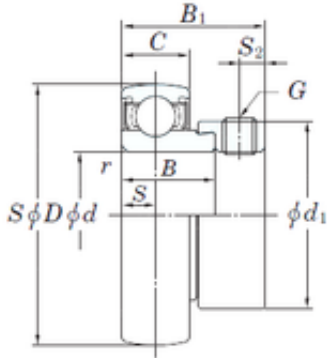

## Bearing Manufacturing of America

30 mm x 62 mm x 22 mm 30 mm x 62 mm x 22 mm KOYO SA206 deep groove ball bearings

Bearing No. SA206

Size	30x62x22 mm
Bore Diameter	30 mm
Outer Diameter	62 mm
Width	22 mm
d	30 mm
D	62 mm
B	22 mm
B1	33,9 mm
C	16 mm
d1	44,5 mm
r min.	1 mm
C	– mm
S	8 mm
S2	6 mm
Thread (G)	M8 x 1
Weight	0,3 Kg
Basic dynamic load rating (C)	19,5 kN
Basic static load rating (C0)	11,3 kN

SA206 Bearing 2D drawings and 3D CAD models