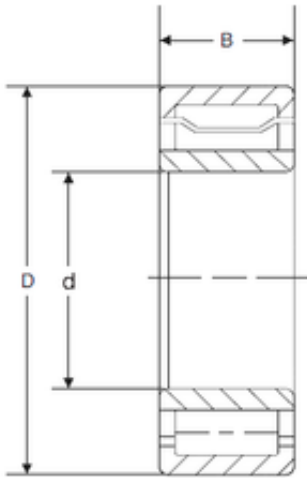

Bearing Manufacturing of America

95 mm x 170 mm x 55,5625 mm 95 mm x 170 mm x 55,5625 mm SIGMA A 5219 WB cylindrical roller bearings

Bearing No. A 5219 WB

| | |
|----------------|-------------------|
| Size | 95x170x55.5625 mm |
| Bore Diameter | 95 mm |
| Outer Diameter | 170 mm |
| Width | 55,5625 mm |
| d | 95 mm |
| D | 170 mm |
| B | 55,5625 mm |
| C | 55,5625 mm |

A 5219 WB Bearing 2D drawings and 3D CAD models