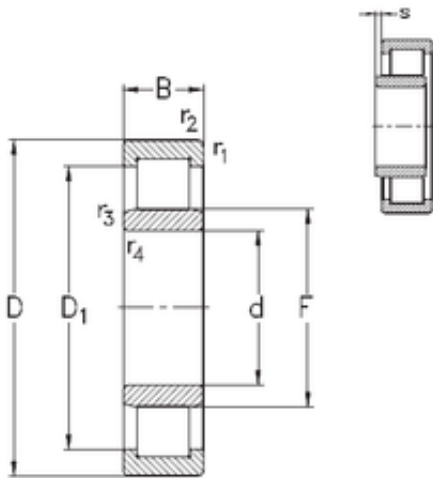

# Bearing Manufacturing of America

30 mm x 72 mm x 19 mm 30 mm x 72 mm x 19 mm NKE NU306-E-MPA cylindrical roller bearings

Bearing No. NU306-E-MPA

Size	30x72x19 mm
Bore Diameter	30 mm
Outer Diameter	72 mm
Width	19 mm
d	30 mm
F	40,5 mm
D	72 mm
B	19 mm
C	19 mm
r1 min.	1,1 mm
r2 min.	1,1 mm
r3 min.	1,1 mm
r4 min.	1,1 mm
S	1,9 mm
Weight	0,37 Kg
Basic dynamic load rating (C)	59 kN
Basic static load rating (C0)	49,6 kN

NU306-E-MPA Bearing 2D drawings and 3D CAD models