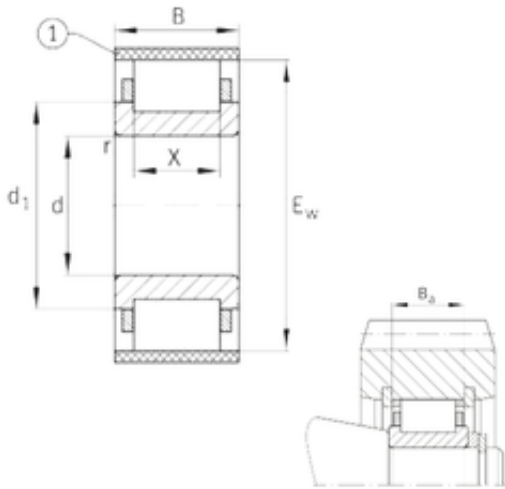

Bearing Manufacturing of America

FAG RN2310-E-MPBX cylindrical roller bearings

Bearing No. RN2310-E-MPBX

Size	50x97x40 mm
Bore Diameter	50 mm
Outer Diameter	97 mm
Width	40 mm
d	50 mm
Ew	97 mm
B	40 mm
Ba	37,2 mm
X	27 mm
d1	71,3 mm
r min.	2 mm
Weight	1,18 Kg
Basic dynamic load rating (C)	192 kN
Basic static load rating (C0)	187 kN

RN2310-E-MPBX Bearing 2D drawings and 3D CAD models