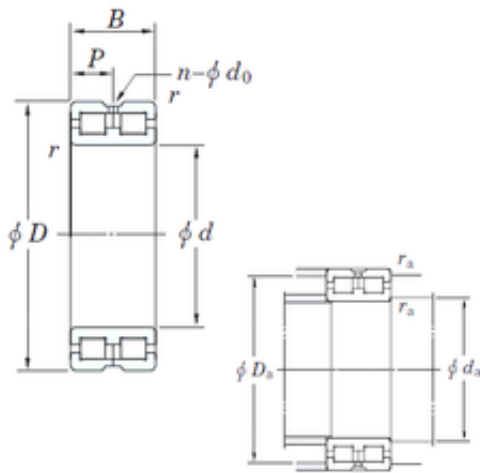

Bearing Manufacturing of America

300 mm x 420 mm x 118 mm 300 mm x 420 mm x 118 mm KOYO DC4960AVW cylindrical roller bearings

Bearing No. DC4960AVW

DC4960AVW Bearing 2D drawings and 3D CAD models

Size	300x420x118 mm
Bore Diameter	300 mm
Outer Diameter	420 mm
Width	118 mm
d	300 mm
D	420 mm
B	118 mm
C	118 mm
n	8 mm
p	59 mm
r min.	3 mm
da min.	314 mm
Da max.	406 mm
ra max.	2,5 mm
Weight	53 Kg
Basic dynamic load rating (C)	1 560 kN
Bearing No.	DC4960AVW
r(min)	3
Cr	1560
C0r	3710
S	- mm
P	59
n(qty)	8
do	8

Bearing Manufacturing of America

da(min)	314
Da(max)	406
ra(max)	2.5
(Refer.)Mass(Fixed side)(kg)	53.0