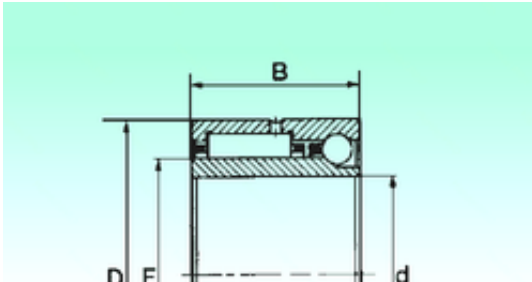

## Bearing Manufacturing of America

15 mm x 28 mm x 18 mm 15 mm x 28 mm x 18 mm NBS NKIA 5902 complex bearings

Bearing No. NKIA 5902

|                                |             |
|--------------------------------|-------------|
| Size                           | 15x28x18 mm |
| Bore Diameter                  | 15 mm       |
| Outer Diameter                 | 28 mm       |
| Width                          | 18 mm       |
| d                              | 15 mm       |
| F                              | 20 mm       |
| D                              | 28 mm       |
| B                              | 18 mm       |
| C                              | 18 mm       |
| Weight                         | 0,05 Kg     |
| Dynamic load rating radial (C) | 10,07 kN    |
| Dynamic load rating axial (C)  | 2,223 kN    |
| Static load rating radial (C0) | 12,9 kN     |
| Static load rating axial (C0)  | 2,613 kN    |

NKIA 5902 Bearing 2D drawings and 3D CAD models