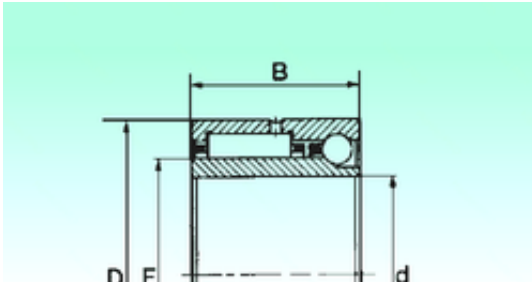

## Bearing Manufacturing of America

50 mm x 72 mm x 30 mm 50 mm x 72 mm x 30 mm NBS NKIA 5910 complex bearings

Bearing No. NKIA 5910

Size	50x72x30 mm
Bore Diameter	50 mm
Outer Diameter	72 mm
Width	30 mm
d	50 mm
F	58 mm
D	72 mm
B	30 mm
C	30 mm
Weight	0,38 Kg
Dynamic load rating radial (C)	44,65 kN
Dynamic load rating axial (C)	7,695 kN
Static load rating radial (C0)	76 kN
Static load rating axial (C0)	15,105 kN

NKIA 5910 Bearing 2D drawings and 3D CAD models