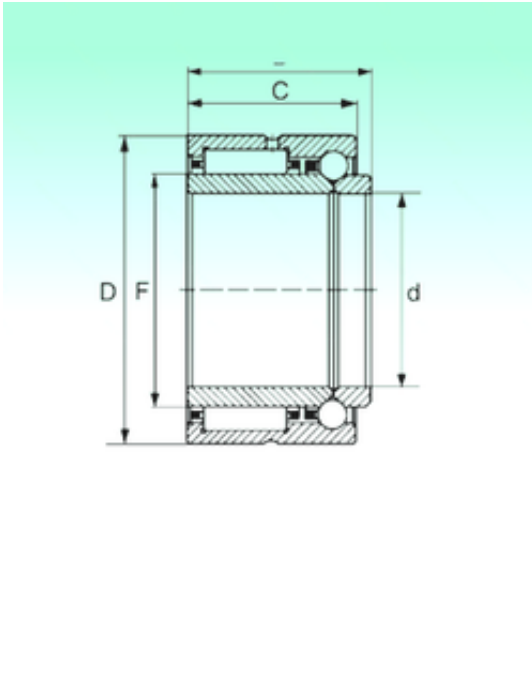

Bearing Manufacturing of America

NKIB 5909 Bearing 2D drawings and 3D CAD models

45 mm x 68 mm x 34 mm 45 mm x 68 mm x 34 mm NBS NKIB 5909 complex bearings

Bearing No. NKIB 5909

Size	45x68x34 mm
Bore Diameter	45 mm
Outer Diameter	68 mm
Width	34 mm
d	45 mm
F	52 mm
D	68 mm
B	34 mm
C	30 mm
Weight	0,38 Kg
Dynamic load rating radial (C)	42,75 kN
Dynamic load rating axial (C)	7,315 kN
Static load rating radial (C0)	69,35 kN
Static load rating axial (C0)	13,3 kN