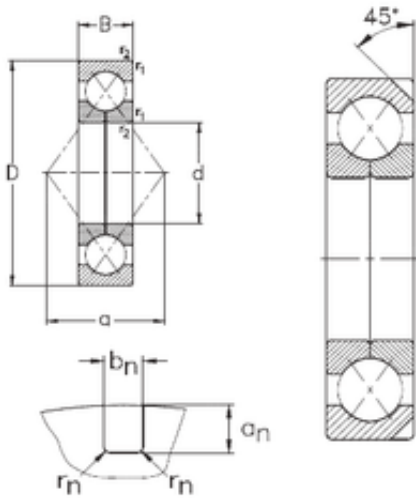

Bearing Manufacturing of America

240 mm x 440 mm x 72 mm 240 mm x 440 mm
x 72 mm NKE QJ248-N2-MPA angular contact
ball bearings

Bearing No. QJ248-N2-MPA

Size	240x440x72 mm
Bore Diameter	240 mm
Outer Diameter	440 mm
Width	72 mm
d	240 mm
D	440 mm
B	72 mm
C	72 mm
an	15 mm
bn	12,5 mm
rn	2,5 mm
a	238 mm
r1 min.	4 mm
r2 min.	4 mm
Weight	68,3 Kg
Basic dynamic load rating (C)	624 kN
Basic static load rating (C0)	1139 kN

QJ248-N2-MPA Bearing 2D drawings and 3D CAD models