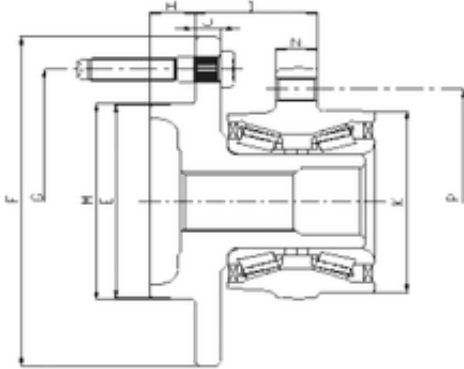

Bearing Manufacturing of America

ILJIN IJ223076 angular contact ball bearings

Bearing No. IJ223076

P	160 mm
I	69,4 mm
E	86,76 mm
F	183 mm
G	135 mm
H	19 mm
J	14 mm
K	97,5 mm
M	89,99 mm
N	14,8 mm
1	Wheel Bearing

IJ223076 Bearing 2D drawings and 3D CAD models