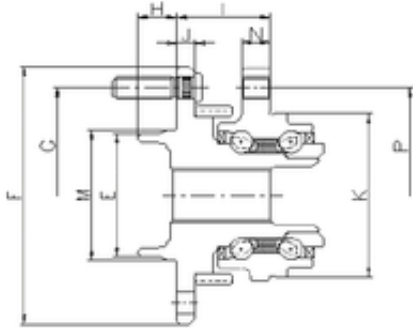

Bearing Manufacturing of America

ILJIN IJ143008 angular contact ball bearings

Bearing No. IJ143008

P	107 mm
I	40,7 mm
E	65,9 mm
F	136 mm
G	114,3 mm
H	17,8 mm
J	10 mm
K	84 mm
M	67,95 mm
N	15,5 mm
1	Wheel Bearing

IJ143008 Bearing 2D drawings and 3D CAD models