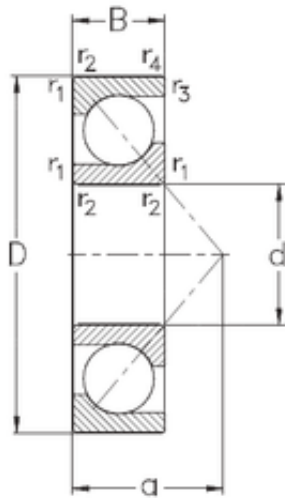

Bearing Manufacturing of America

70 mm x 125 mm x 24 mm 70 mm x 125 mm x 24 mm NKE 7214-BECB-MP angular contact ball bearings

Bearing No. 7214-BECB-MP

| | |
|-------------------------------|--------------|
| Size | 70x125x24 mm |
| Bore Diameter | 70 mm |
| Outer Diameter | 125 mm |
| Width | 24 mm |
| d | 70 mm |
| D | 125 mm |
| B | 24 mm |
| C | 24 mm |
| Angle (°) | 40 ° |
| a | 53 mm |
| r1 min. | 1,5 mm |
| r2 min. | 1,5 mm |
| r3 min. | 1 mm |
| r4 min. | 1 mm |
| Weight | 1,1 Kg |
| Basic dynamic load rating (C) | 69 kN |
| Basic static load rating (C0) | 54 kN |

7214-BECB-MP Bearing 2D drawings and 3D CAD models